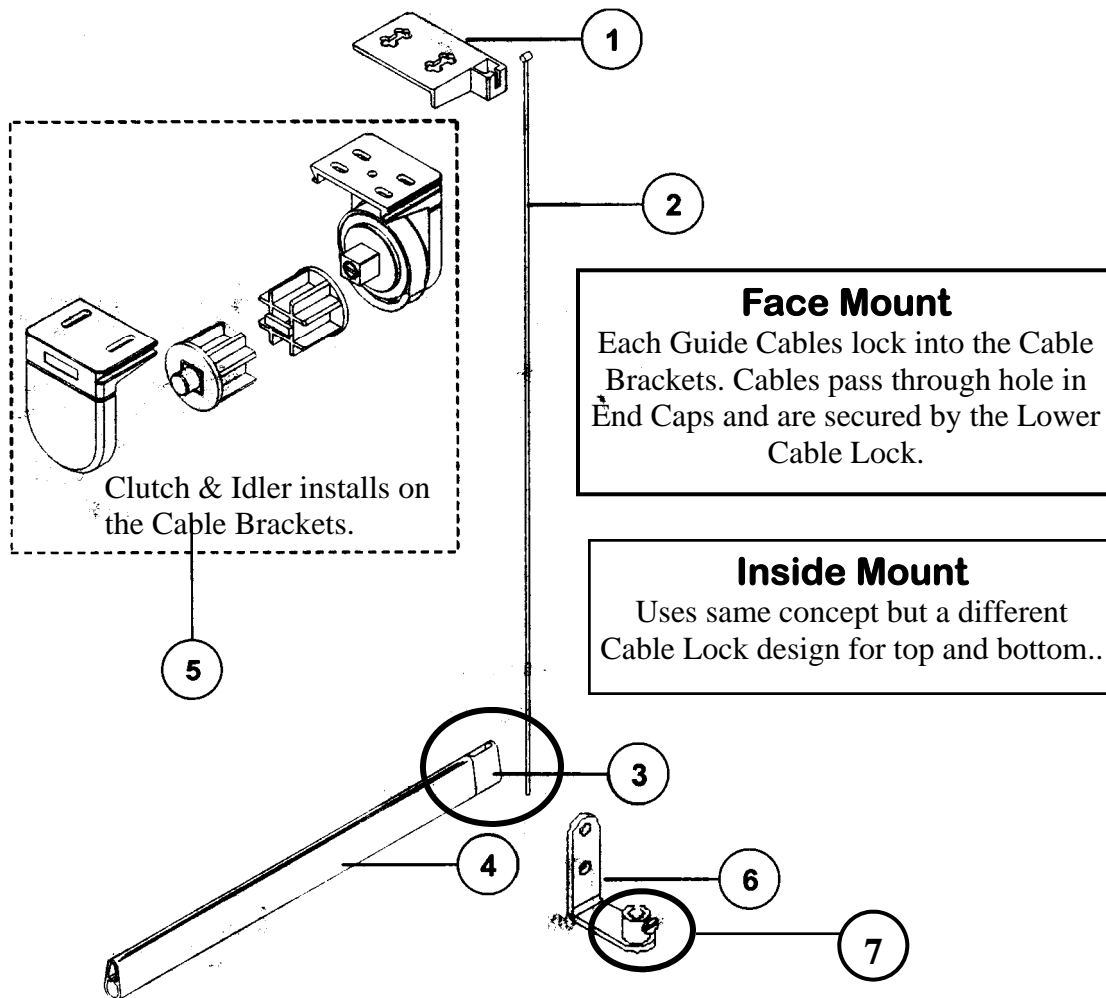

Side Guide System (Interior Only)

Size limits 84 wide x 96 window height

Controls shade bottom for full length of travel

1. Door Side Guide and Hold Down
2. Boat & Vehicle Windows
3. Mechanized Equipment
4. Prevents shade from swing out or twisting.

\$30

Material is cut in 1/4" from each side.

- #1. Cable Bracket-Clutch install on the Cable Brackets.
- #2. Steel Guide Cables (2) locks into connecting slots in the Cable Brackets.
- #3. Guided End Caps (2) -Cables passes through End Caps on both sides.
- #4. Exterior Bottom Bar accepts End Caps (White or Clear Anodized)
- #5. Drive assembly that is secured to Cable Brackets
- #6. Lower Bracket
- #7. Lower Cable Lock Down